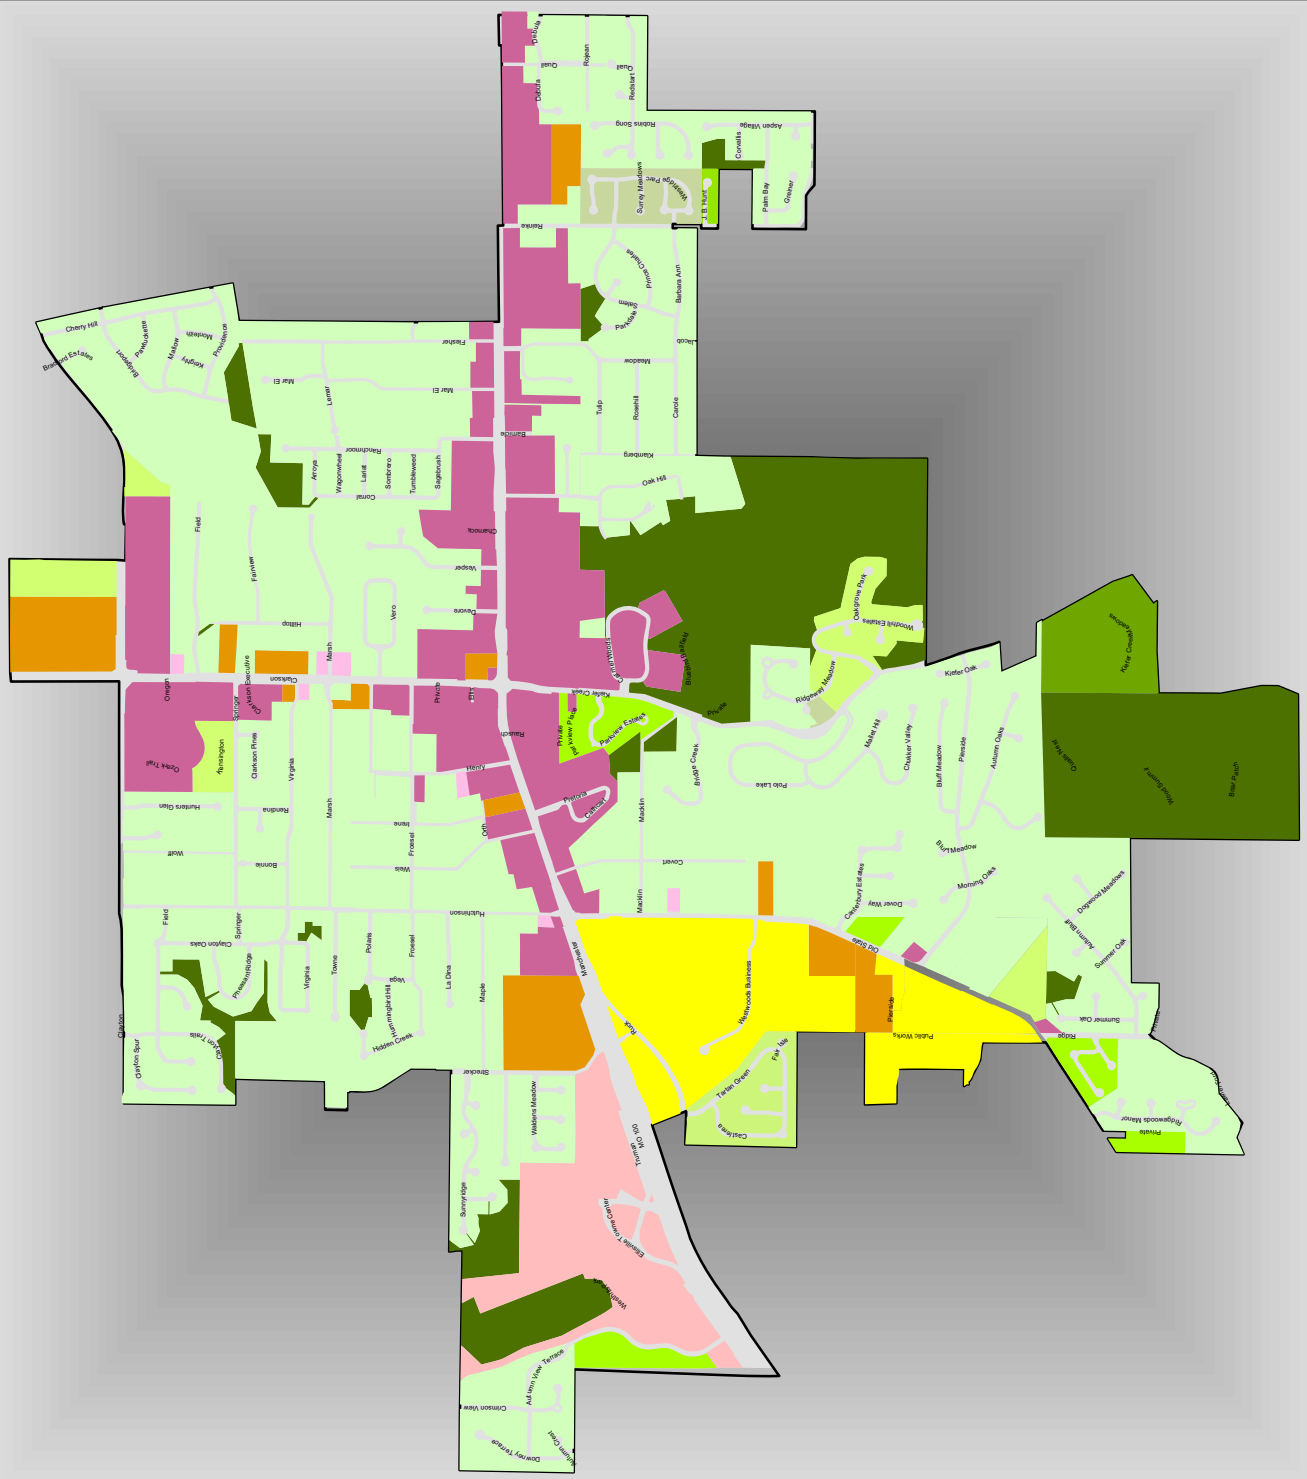

ZONING MAP

Legend

Zoning 10-16-08

ZONING

- R-1 Single Family Residential
- R-2 Planned Residential
- PRD Planned Residential District
- R-4b Residence District
- OS Open Space Single Family Residential
- WNU Wildwood Non-Urban
- CR2 Residential Single Family
- CR4 Residential Single Family
- C-1 Commercial
- C-3 Commercial
- C-4 Planned Business Park
- C-5 Commercial
- M-1 Light Industrial
- Park
- Ellisville Body

ST LOUIS COUNTY MISSOURI
CITY OF ELLISVILLE