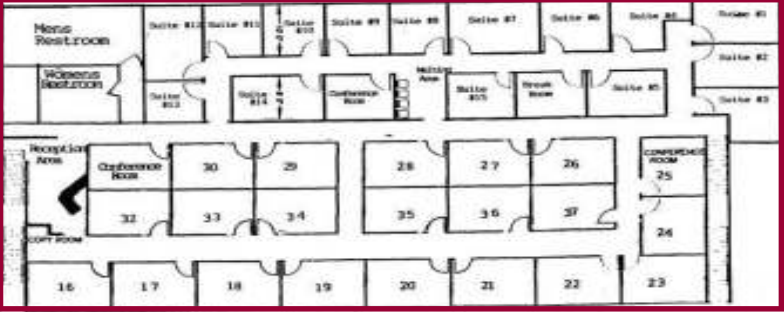

**REDUCE YOUR RENT?
AFFORDABLE RATES!**

Front Interior Marquet

Entry Reception Area WCES

Front of Executive Suites

Exterior Signage WCES

West County Executive Suites

Free WIFI For
Six months with 1 year

636-451-2725

FREE RENT!!

3 Conference Rooms

Break Room WCES

Keyless Security Entry

Front Entry at Reception Area

Attractive Hallways to Suites

Front Marble Entry

**24 Hour Access * Cable or DSL
Service Available * Private Office-
Free Access to Conference Rooms
WIFI Available**

FULL SERVICE

INCUBATOR OFFICE SPACE

**AFFORDABLE RATES * All Utilities
Included**

Front Reception Desk

SUITES AVAILABLE

Suite # 1 \$295.00	Suite #15 \$150.00	Suite #20 \$295.00	Suite #28 \$225.00
Suite # 4 \$295.00	Suite #16 \$435.00	Suite #21 \$295.00	Suite #29 \$225.00
Suite # 6 \$295.00	Suite #17 \$295.00	Suite #22 \$650.00	Suite #30 \$225.00
Suite # 8 \$295.00	Suite #18 \$295.00	Suite #26 \$225.00	Suite #32 \$225.00
Suite #10/11 \$590.00	Suite #19 \$295.00	Suite #27 \$225.00	