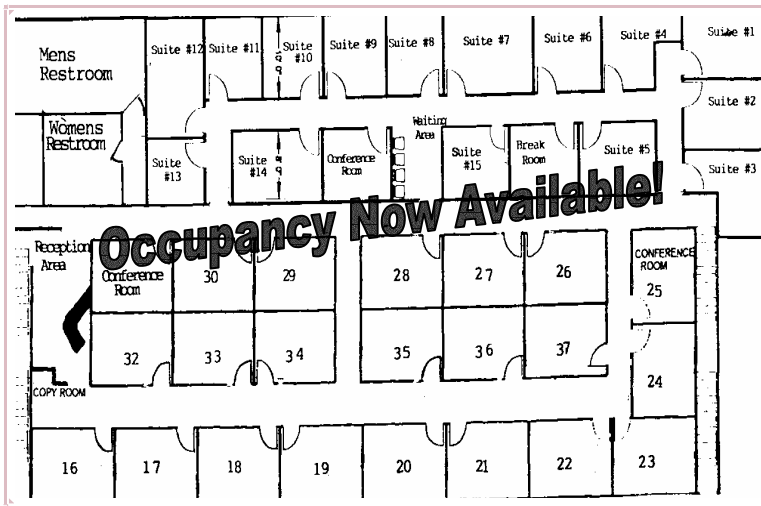

**PRESENT'S
WEST COUNTY EXECUTIVE**

**SUITES AVAILABLE
As of 02/15/08**

Suite #3	\$295.00
Suite #7	\$310.00
Suite #8	\$295.00
Suite #9	\$295.00
Suite #13	\$195.00
Suite #14	\$225.00
Suite #15	\$225.00
Suite #17	\$295.00
Suite #18	\$295.00
Suite #28	\$225.00
Suite #29	\$225.00
Suite #32	\$225.00
Suite #33	\$225.00
Suite #35	\$225.00
Suite #36	\$225.00
Suite #37	\$225.00
Suite #10 & 11	\$590.00
Suite #22,23 & 24	\$675.00

Visit our website at www.stongemanagement.com

<p>AMENITIES INCLUDE</p> <ul style="list-style-type: none"> • Reception Room • Copy & Mail Room • Conference Rooms • Break Room • Professionally Decorated • Ala Carte Services Available • Utilities Included • Dual Phone Line Service 	<p>Location WEST COUNTY EXECUTIVE SUITE'S 15620 Manchester Road Ellisville, Missouri 63011</p> <p>One mile east of Clarkson on Manchester Road</p> <p>Office Suites from \$195.00 Immediate Occupancy Available</p> <p>For More Information Call: Charles St. Onge, CCIM (636) 451-2725</p>
---	---