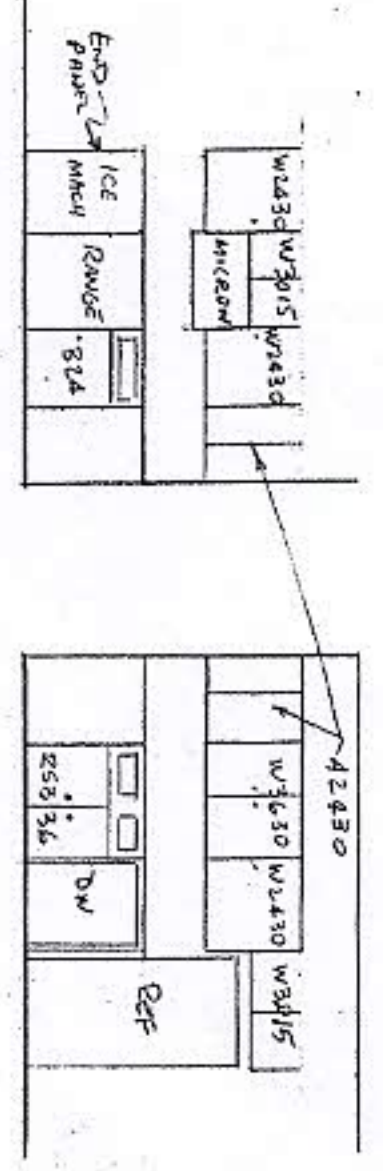

INTERIOR FINISH PLAN - BAYS 4 & 5
 1/4" = 1' 0"

LUNCH ROOM ELEVATIONS

T.L. MADDOX BUILDING CO.
 907 Westwood Drive
 Ballwin, Missouri 63011
 394-9902

SCALE: 1/4" = 1' 0"
 Sheet 6
 Date 10-22-85