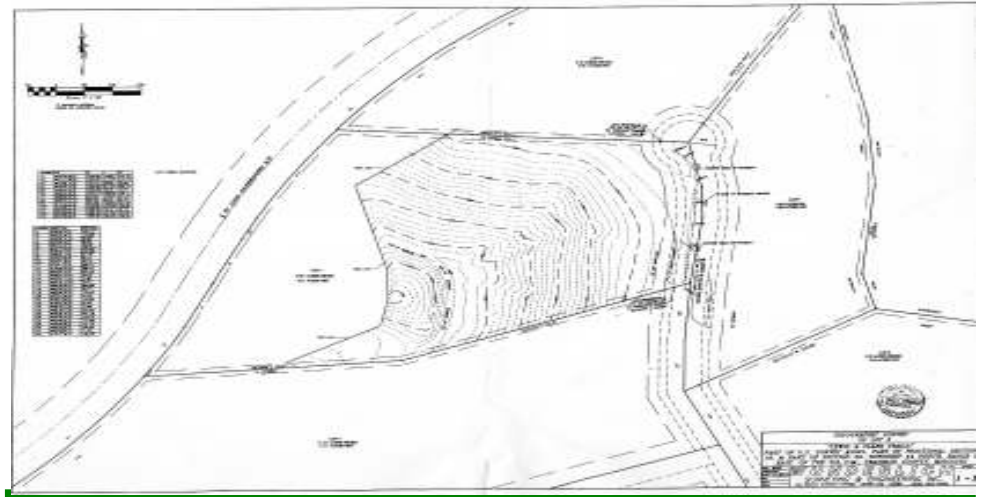

Site Characteristics

- Missouri River Valley View
- Fabulous Level Horse Property
- Underground Electric & Telephone
- Wide paved street
- Use your own builder
- No time requirement to build
- Protective deed covenants
- Washington Schools (Labadie Elementary)

For Additional

Information Contact

Charles St. Onge, CCIM

Direct: (636) 451-2725

E-Mail:

cstonge@hughes.net

Fax: (636) 451-5803

P.O. Box #14

Wildwood, MO 63040

www.stongemanagement.com