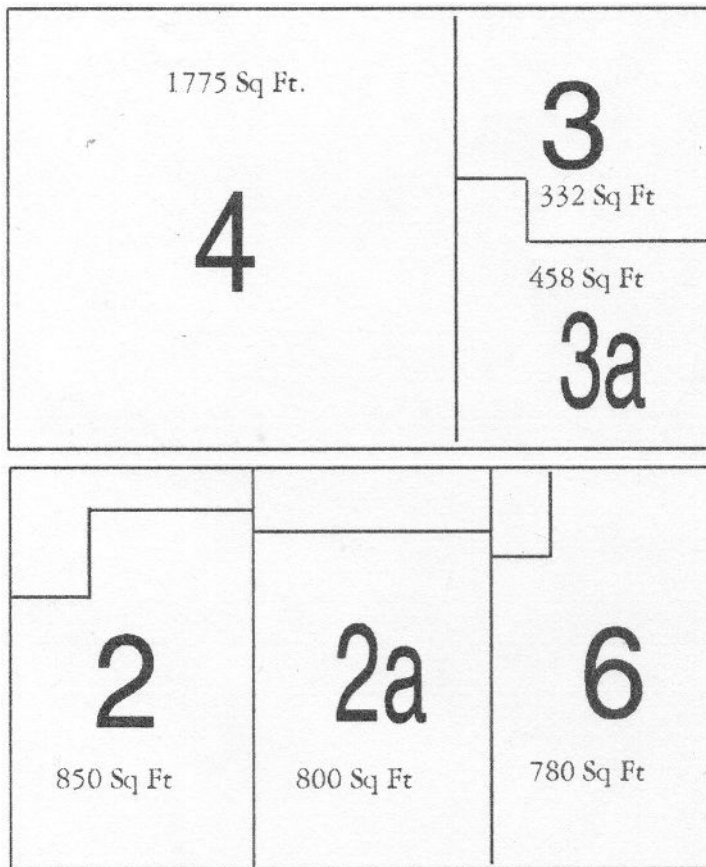

Hilltop Village Center

Total Rentable: 8405

Total Common Area: 622

Total: 9027