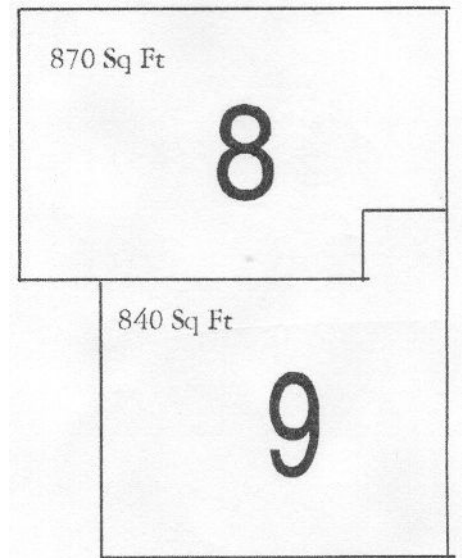

Hilltop Village Center

Total Rentable: 8405

Total Common Area: 622

Total: 9027