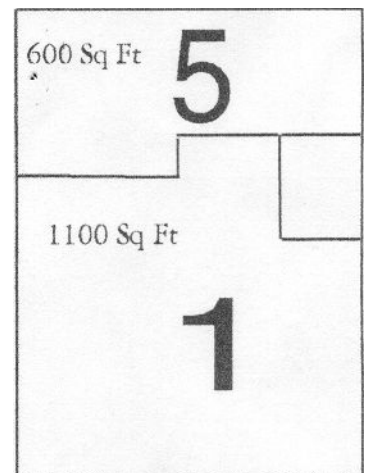

Hilltop Village Center

Total Rentable: 8405

Total Common Area: 622

Total: 9027