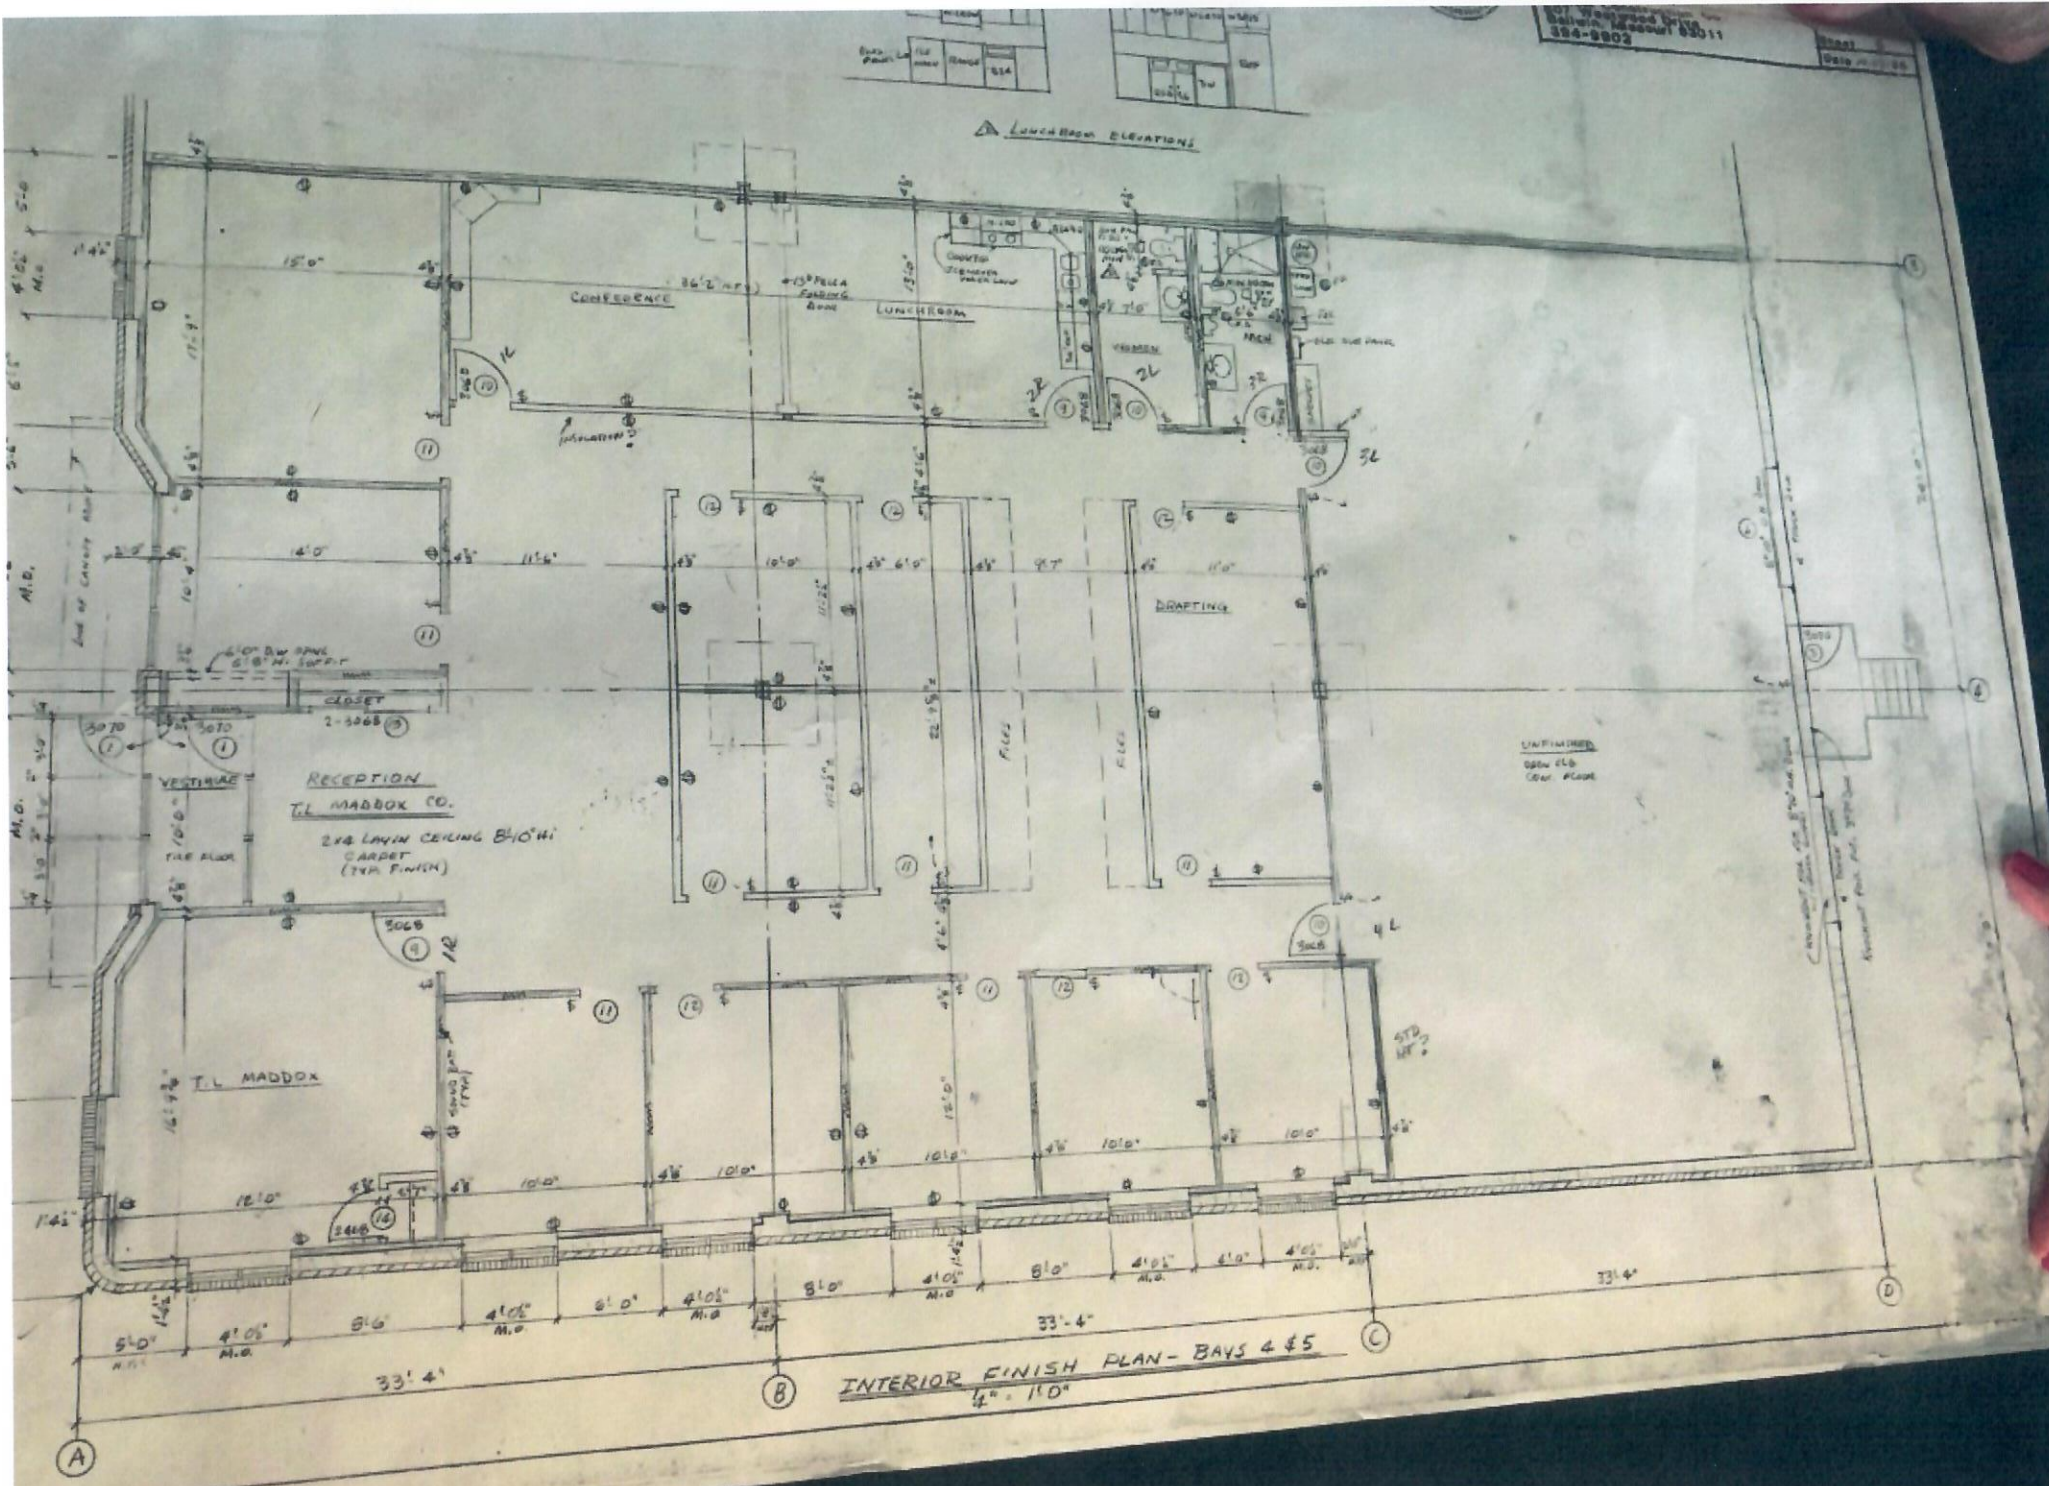

LUNCHROOM ELEVATIONS

RECEPTION
T.L. MADDOX CO.
2 1/2" LAY IN CEILING 8'-0" HI
CARPET (TYP. FINISH)

OFFICE
OFFICE
OFFICE

DRAFTING

CONFERENCE

LUNCHROOM

INTERIOR FINISH PLAN - BAYS 4 & 5
4" - 110"

UNFINISHED
OPEN CLS
CON. PLANT