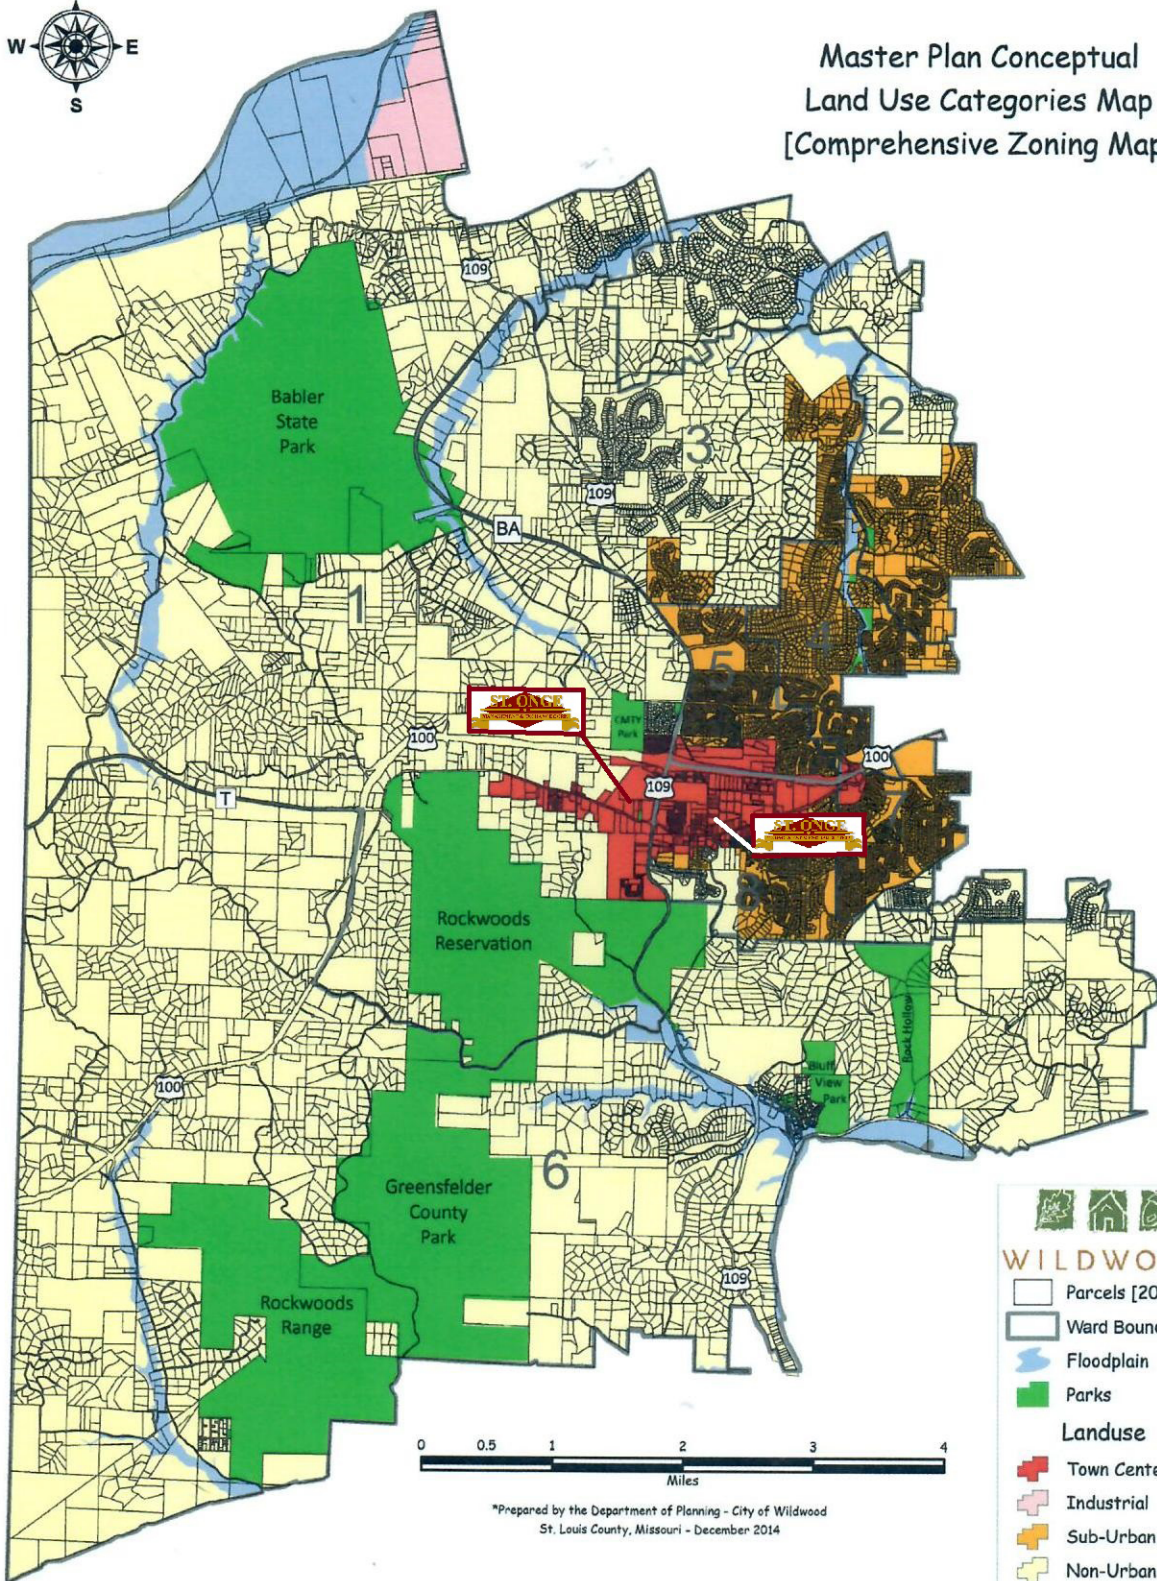

# CITY OF WILDWOOD

Master Plan Conceptual  
Land Use Categories Map  
[Comprehensive Zoning Map]

\*Prepared by the Department of Planning - City of Wildwood  
St. Louis County, Missouri - December 2014