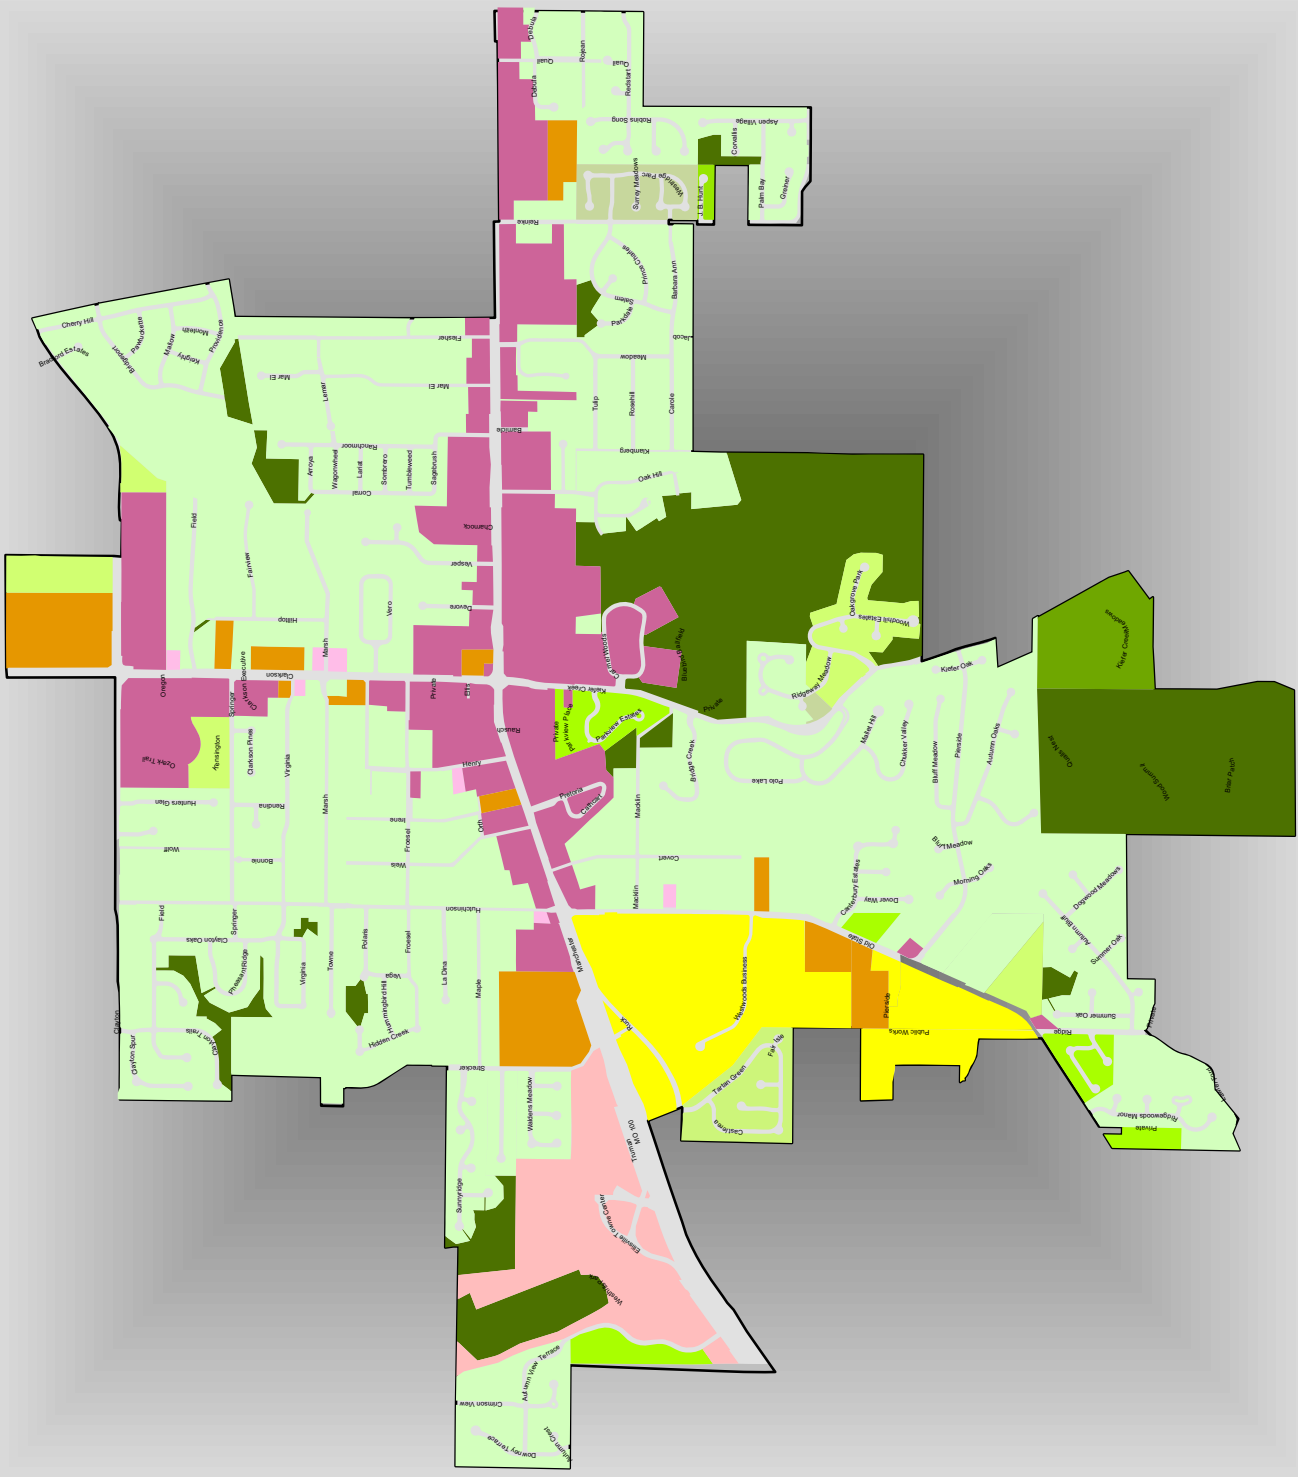

ZONING MAP

Legend

Zoning 10-16-08

ZONING

- R-1 Single Family Residential
- R-2 Planned Residential
- PRD Planned Residential District
- R-4b Residence District
- OS Open Space Single Family Residential
- WNU Wildwood Non-Urban
- CR2 Residential Single Family
- CR4 Residential Single Family
- C-1 Commercial
- C-3 Commercial
- C-4 Planned Business Park
- C-5 Commercial
- M-1 Light Industrial
- Park
- Ellisville Body

ST LOUIS COUNTY MISSOURI
CITY OF ELLISVILLE