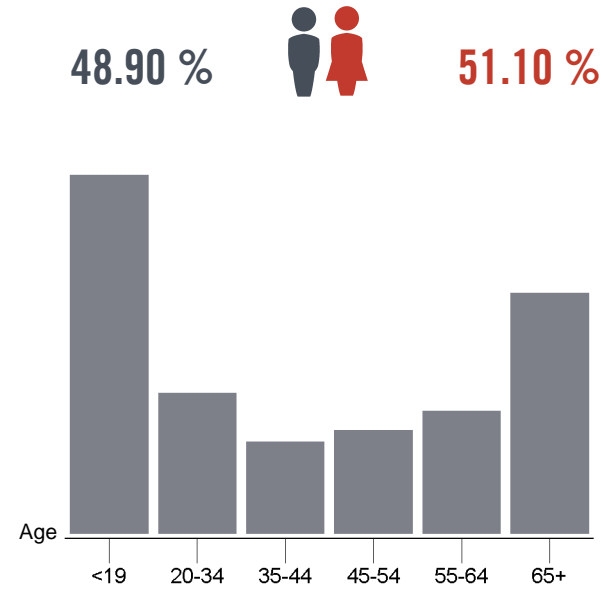

## HOME OWNERSHIP

Renters: **1,949**

Owners: **11,200**

## EMPLOYMENT

**53.16 %** Employed  
**1.10 %** Unemployed

## GENDER & AGE