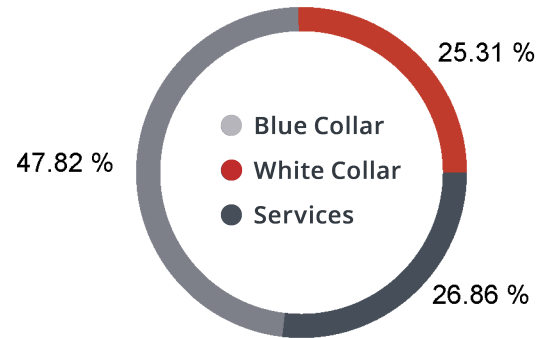

Location Facts & Demographics

Demographics are determined by a 10 minute drive from 580 OLD STATE RD, Ballwin, MO 63021

CITY, STATE

Ballwin, MO

POPULATION

36,145

AVG. HHSIZE

2.77

MEDIAN HH INCOME

$107,546

HOME OWNERSHIP

Renters: **1,949**

Owners: **11,200**

EMPLOYMENT